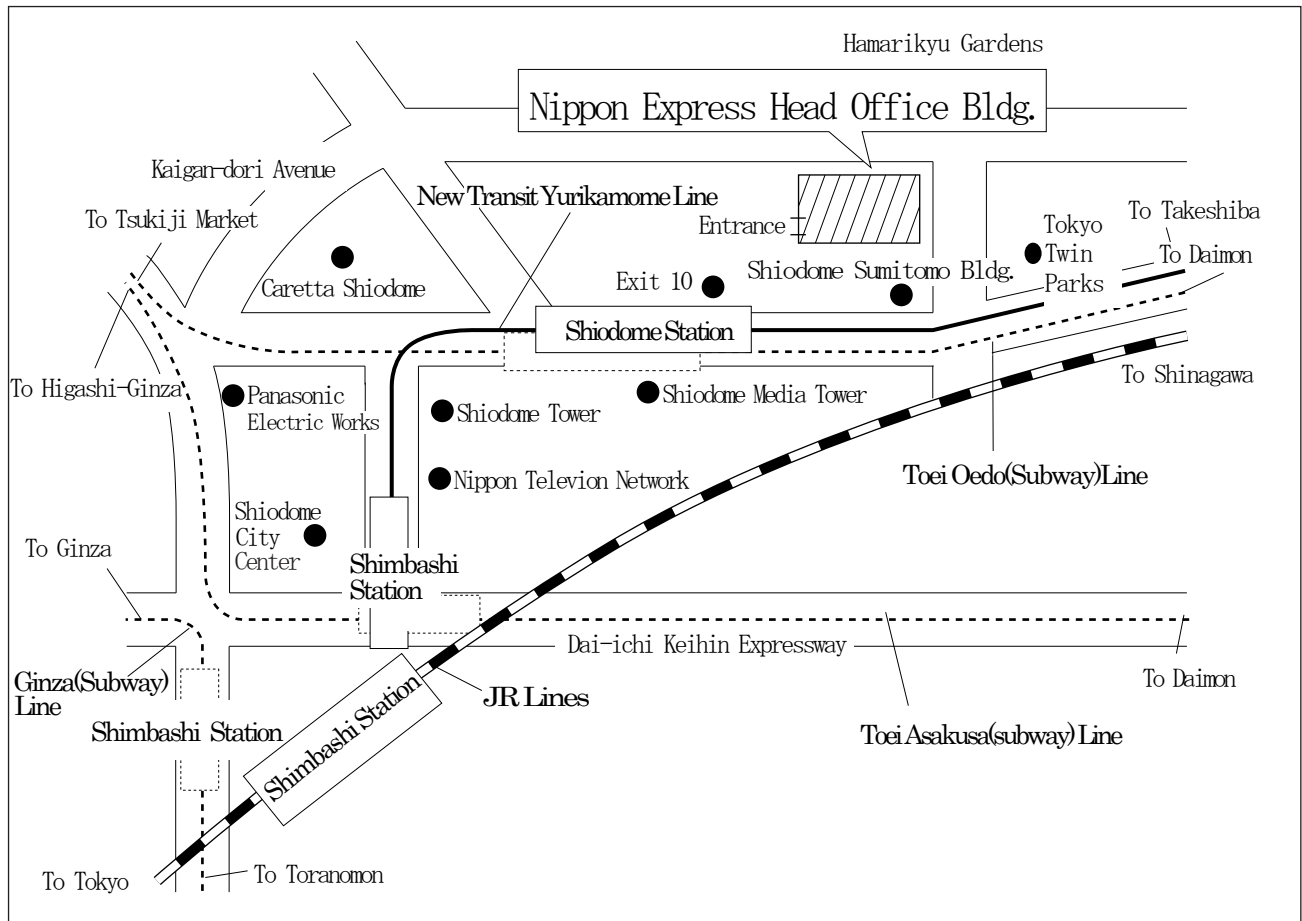

Location Map

Head Office Building, Nippon Express Co., Ltd.

Address: Higashi-Shimbashi 1-9-3, Minato-ku, Tokyo

Telephone: (03) 6251-1111 (key)

Transportation guide:

- 10-minute walk in the direction of Shiodome Sio Site from JR Shimbashi Station (Karasumori-guchi Exit or Shiodome Exit)
- 12-minute walk in the direction of Shiodome Sio Site from Shimbashi Station on the Ginza (Subway) Line
- 10-minute walk in the direction of Shiodome Sio Site from Shimbashi Station on the Toei Asakusa (Subway) Line
- 3-minute walk from Shiodome Station (Exit 10) on the Toei Oedo (Subway) Line
- 3-minute walk from Shiodome Station on the New Transit Yurikamome Line

Ⓢ When coming from Shimbashi Station, please take the underground walkway toward Shiodome Sio Site and exit at Shiodome Station (Exit 10) on the Toei Oedo (Subway) Line.