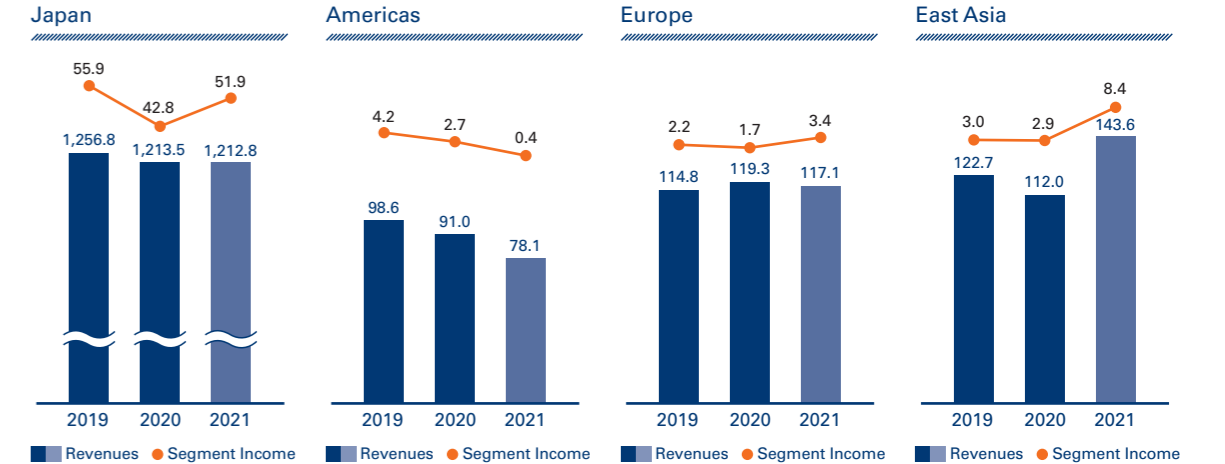

## Company Outline

(As of March 31, 2021)

Company Name: Nippon Express Company, Limited  
 Head Office: Higashi-shimbashi 1-9-3, Minato-ku, Tokyo 105-8322  
 TEL 03-6251-1111  
 Established: October 1, 1937  
 Paid-in Capital: 70,175 million yen  
 Revenues: 2,079,195 million yen (fiscal year ended March 2021)  
 Operating Income: 78,100 million yen (fiscal year ended March 2021)  
 Principal Lines of Business: road freight transportation; air freight transportation; ocean freight transportation; marine and harbor transportation; railway freight transportation; warehousing; security; haulage, construction and installation of heavy equipment and related businesses; construction; customs clearance, etc.

### Revenues (consolidated)

**2,079.1 billion yen**

Japan Americas Europe East Asia South Asia & Oceania  
 Security Transportation Heavy Haulage & Construction  
 Logistics Support

\* Figures presented exclude adjustments

### Revenues and Segment Income (billions of yen)