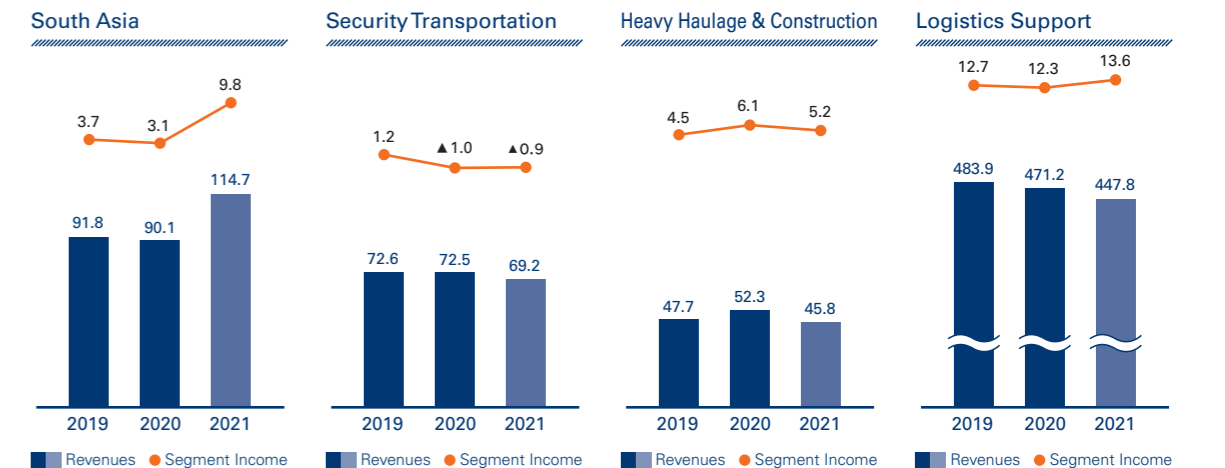

## Company Outline

(As of March 31, 2021)

Company Name: Nippon Express Company, Limited  
 Head Office: Higashi-shimbashi 1-9-3, Minato-ku, Tokyo 105-8322  
 TEL 03-6251-1111  
 Established: October 1, 1937  
 Paid-in Capital: 70,175 million yen  
 Revenues: 2,079,195 million yen (fiscal year ended March 2021)  
 Operating Income: 78,100 million yen (fiscal year ended March 2021)  
 Principal Lines of Business: road freight transportation; air freight transportation; ocean freight transportation; marine and harbor transportation; railway freight transportation; warehousing; security; haulage, construction and installation of heavy equipment and related businesses; construction; customs clearance, etc.

### Revenues (consolidated)

**2,079.1 billion yen**

Japan Americas Europe East Asia South Asia & Oceania  
 Security Transportation Heavy Haulage & Construction  
 Logistics Support

\* Figures presented exclude adjustments

### Revenues and Segment Income (billions of yen)