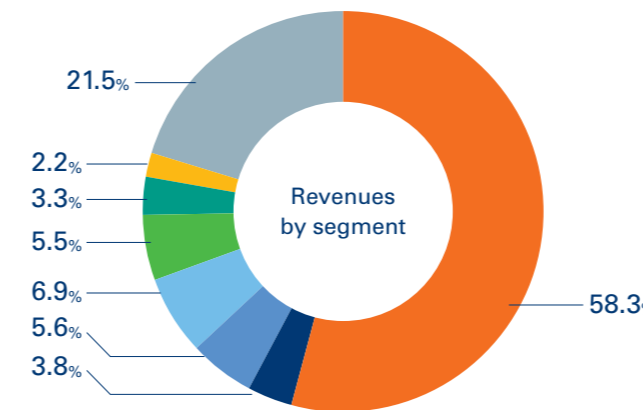

Revenues (consolidated)

2,079.1 billion yen